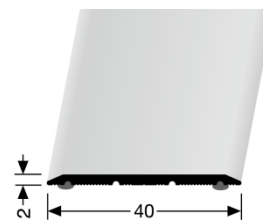

Product specification sheet

- **Profile Type:**

441 SK

- **Description:** connecting profile
- **Version:** self-adhesive
- **Length:** 5.0 m; 3.0 m; 2.70 m; 1.0 m; 0.90 m
- **Width:** 40.0 mm
- **Height:** 2.0 mm
- **Additional versions:** 441 (countersunk drilled) & 441 H/SK (self-adhesive for wood décor); see separate sheet
- **Alloy of the profile:** AlMgSi0,5F22
- **Anodized colours:** **F4** silver, **F5** gold, **F9** sand, **F6** bronze, **F2** stainless steel optic
- **Additional colours:** **F3** aluminium polished
- **Powder coated colors:** **RAL9005** black powder coated
Powder coated is only available in 3.0 m; 2.7 m 1.0 m and 0.9 m
- **Installation:** fastening with the existing glue on the underside of the Profile on a dry and clean surface