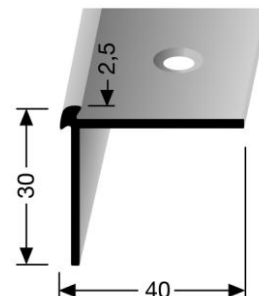

Product specification sheet

- **Profile type:**

870

- **Description:** stair nosing
- **Application:** for LVT-, CV-, PVC- and cork-flooring
- **Length:** 5.00 m, 2.50 m
- **Width:** 40.0 mm
- **Height:** 30.0 mm
- **Inside dimension:** 2.50 mm
- **Alloy:** AlMgSi0,5F22
- **Anodized colours:** **F4** silver, **F5** gold, **F9** sand, **F6** bronze, **F2** stainless steel optic
- **Additional colours:** **F3** aluminium polished
- **Fixation:** screwing 