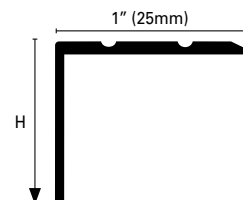

STAIRTEC SL is an aluminum angle profile appropriate for all floor types, particularly wood staircases. This profile is especially suited for retrofitting damaged stairs and concealing edge imperfections.

stairtec **SL**

STAIRTEC SL 10 A* Extruded Anodized Aluminum

This profile is available in three finishes: silver (AS), gold (AO), bronze (AB). It is highly resistant to oxidation and less resistant to mechanical impact. Available in two versions: self-adhesive for fast and easy installation, and pre-drilled installed with flathead screws for do-it-yourself applications.

STAIRTEC SL 20 A* Extruded Anodized Aluminum

This profile is available in three finishes: silver (AS), gold (AO), bronze (AB). It is highly resistant to oxidation and less resistant to mechanical impact. Available in two versions: self-adhesive for fast and easy installation, and pre-drilled installed with flathead screws for do-it-yourself applications.

STAIRTEC SL 20* Wood Laminated Extruded Aluminum

The melamine laminated aluminum profile is available in eight different finishes. The smoothly-embossed melamine is resistant to abrasion, easy to clean and blends easily with existing floors.

	BxH = in	mm	Art.		Self-ad.	Drilled
Material:	1x3/8	25x10	SL	10	ASA	ASF
Extruded Anodized Aluminum	1x3/8	25x10	SL	10	AOA	AOF
Finish*: Silver (AS*), Gold (AO*), Bronze (AB*)	1x3/8	25x10	SL	10	ABA	ABF
Length: 8'10" (2.70meters)						
35-7/16" / 4' 5" (0.90/1.35meters)						

Material:	1x3/4	25x20	SL	20	ASA	ASF
Extruded Anodized Aluminum	1x3/4	25x20	SL	20	AOA	AOF
Finish*: Silver (ASF), Gold (AOF), Bronze (ABF)	1x3/4	25x20	SL	20	ABA	ABF
Length: 8'10" (2.70meters)						
35-7/16" / 4' 5" (0.90/1.35meters)						

Pre-cut length available in SELFLINE kit L = 35-7/16" / 4' 5" (0.90/1.35m)